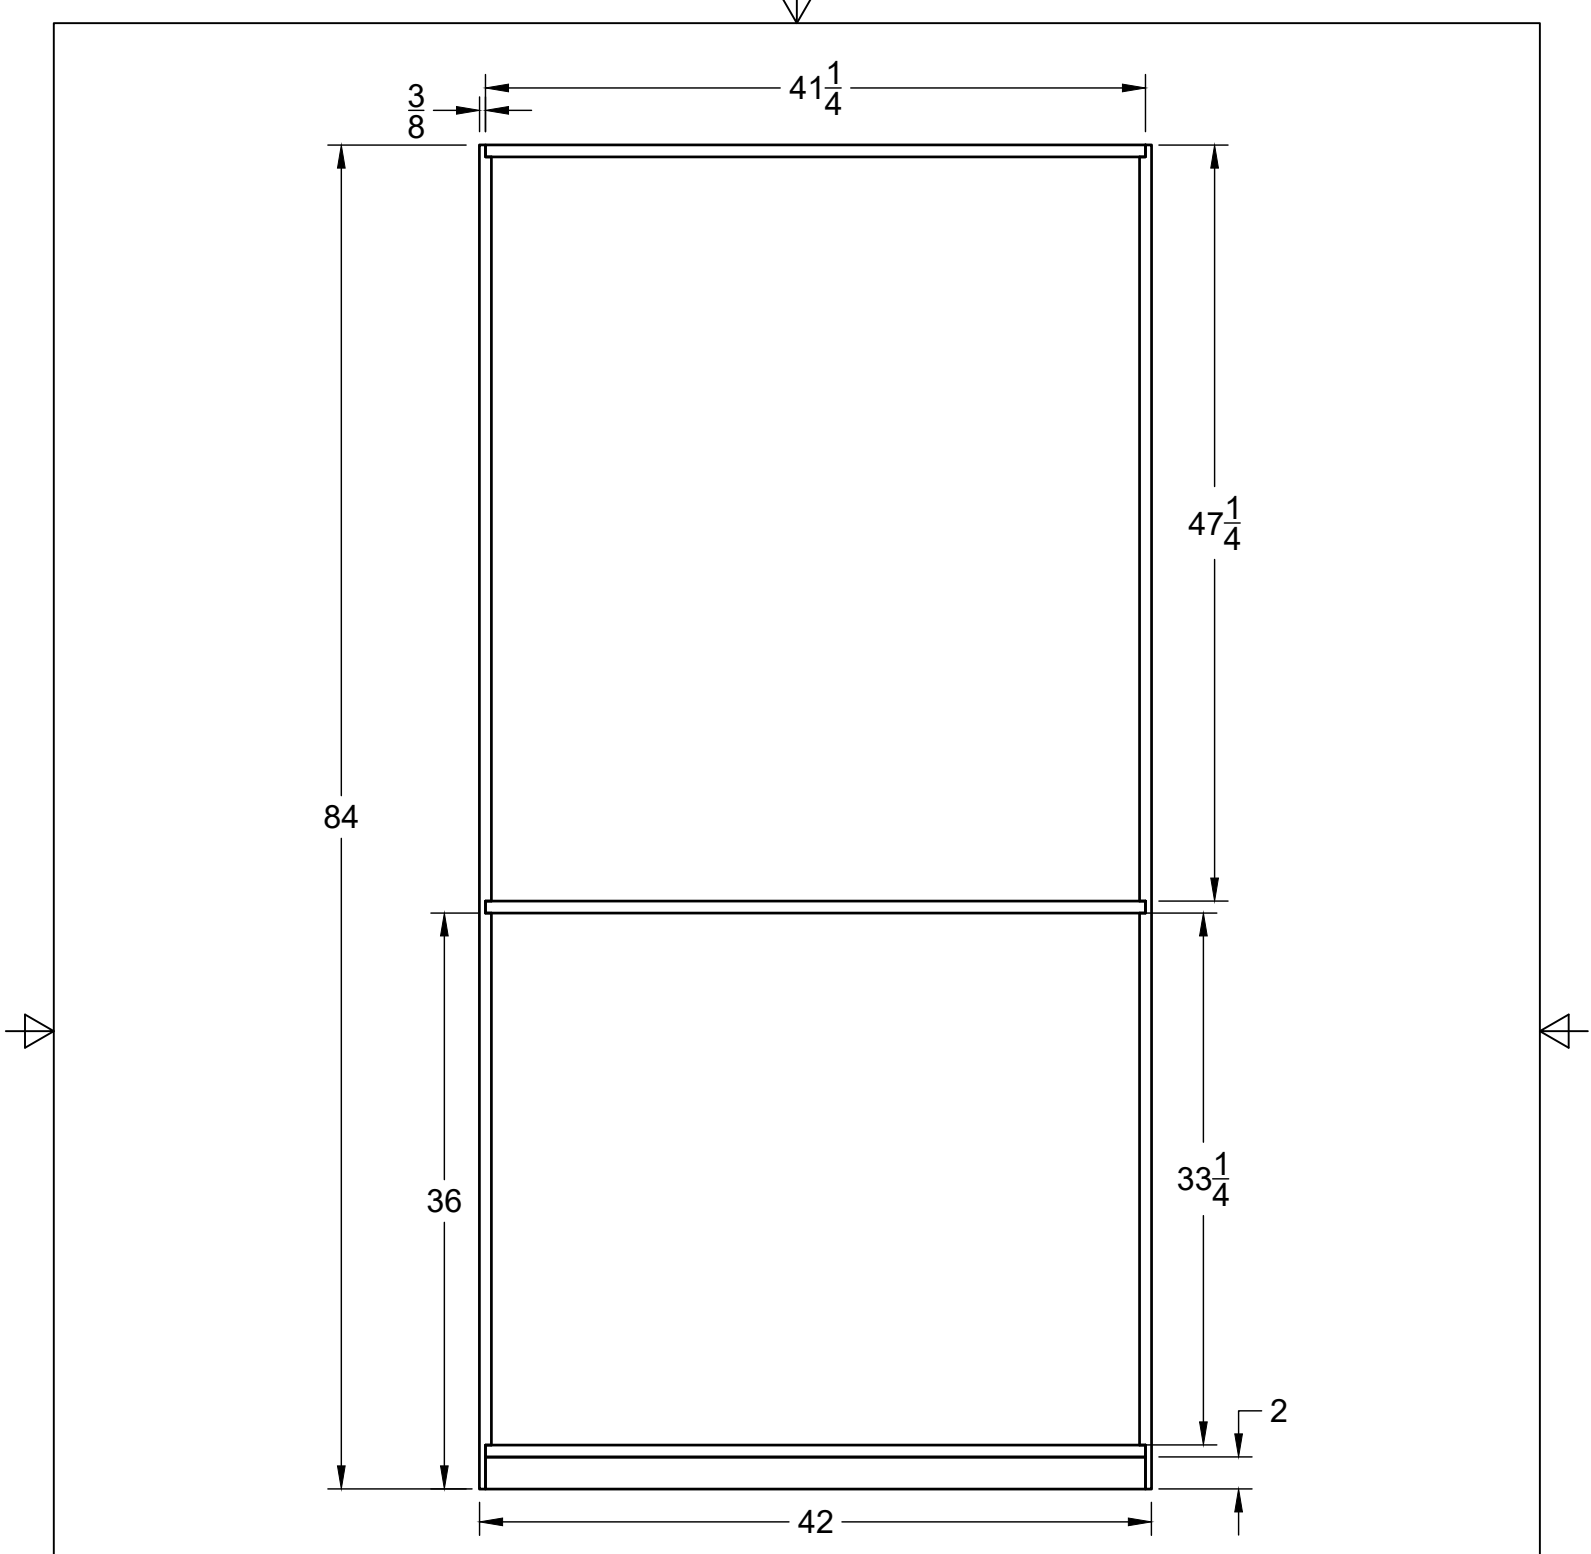

SHEET 1/4

PROJECT

Woodworking Projects

TITLE

**Bookcase
Front**

APPROVED

SIZE

CODE