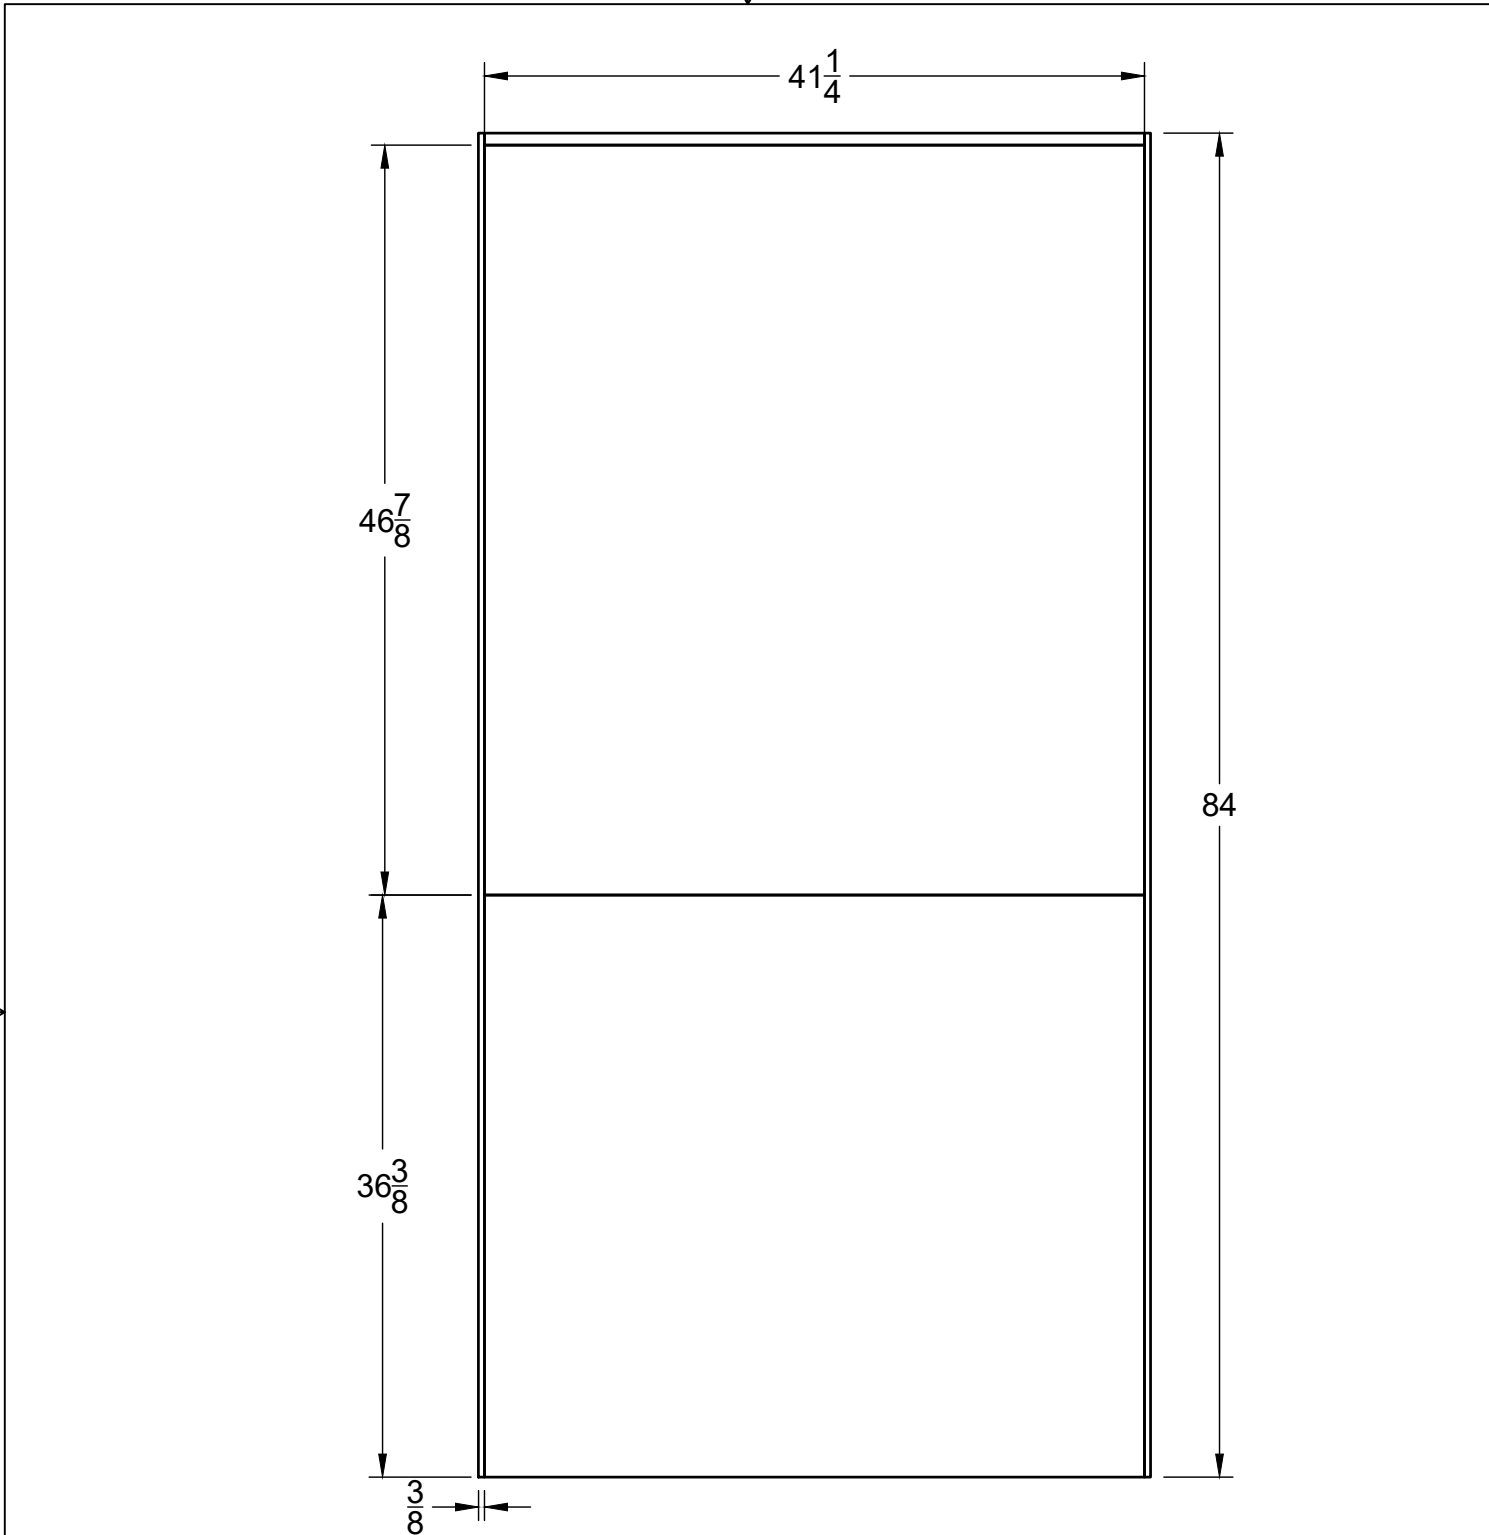

PROJECT		
		Woodworking Projects		
		TITLE		
		Bookcase Back		
APPROVED	SIZE	CODE	DWG NO	REV
CHECKED	A			
DRAWN jf	7/15/2022	SCALE 1:12	WEIGHT	SHEET 4/4