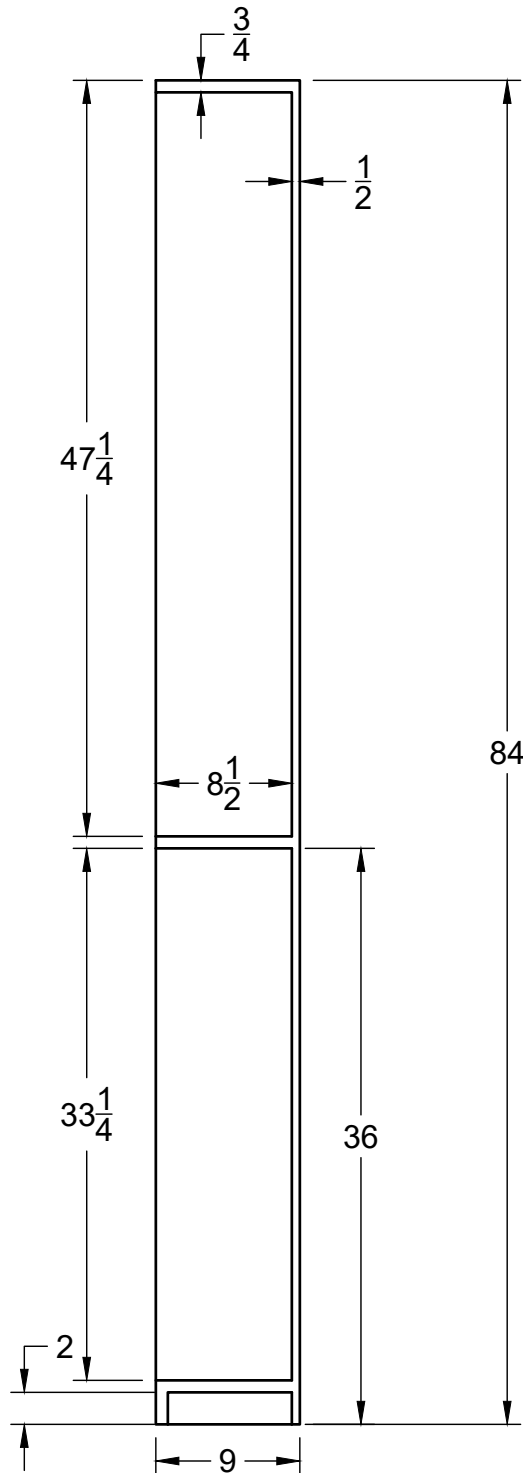

SHEET 1/4

PROJECT

Woodworking Projects

TITLE

**Bookcase
Front**

APPROVED

SIZE

CODE

DWG NO

REV

CHECKED

A

DRAWN jf

7/15/2022

SCALE 1:12

WEIGHT

SHEET 2/4

PROJECT

Woodworking Projects

TITLE

**Bookcase
Side**

APPROVED

SIZE

CODE

DWG NO

REV

CHECKED

A

DRAWN

j f

7/15/2022

SCALE 1:12