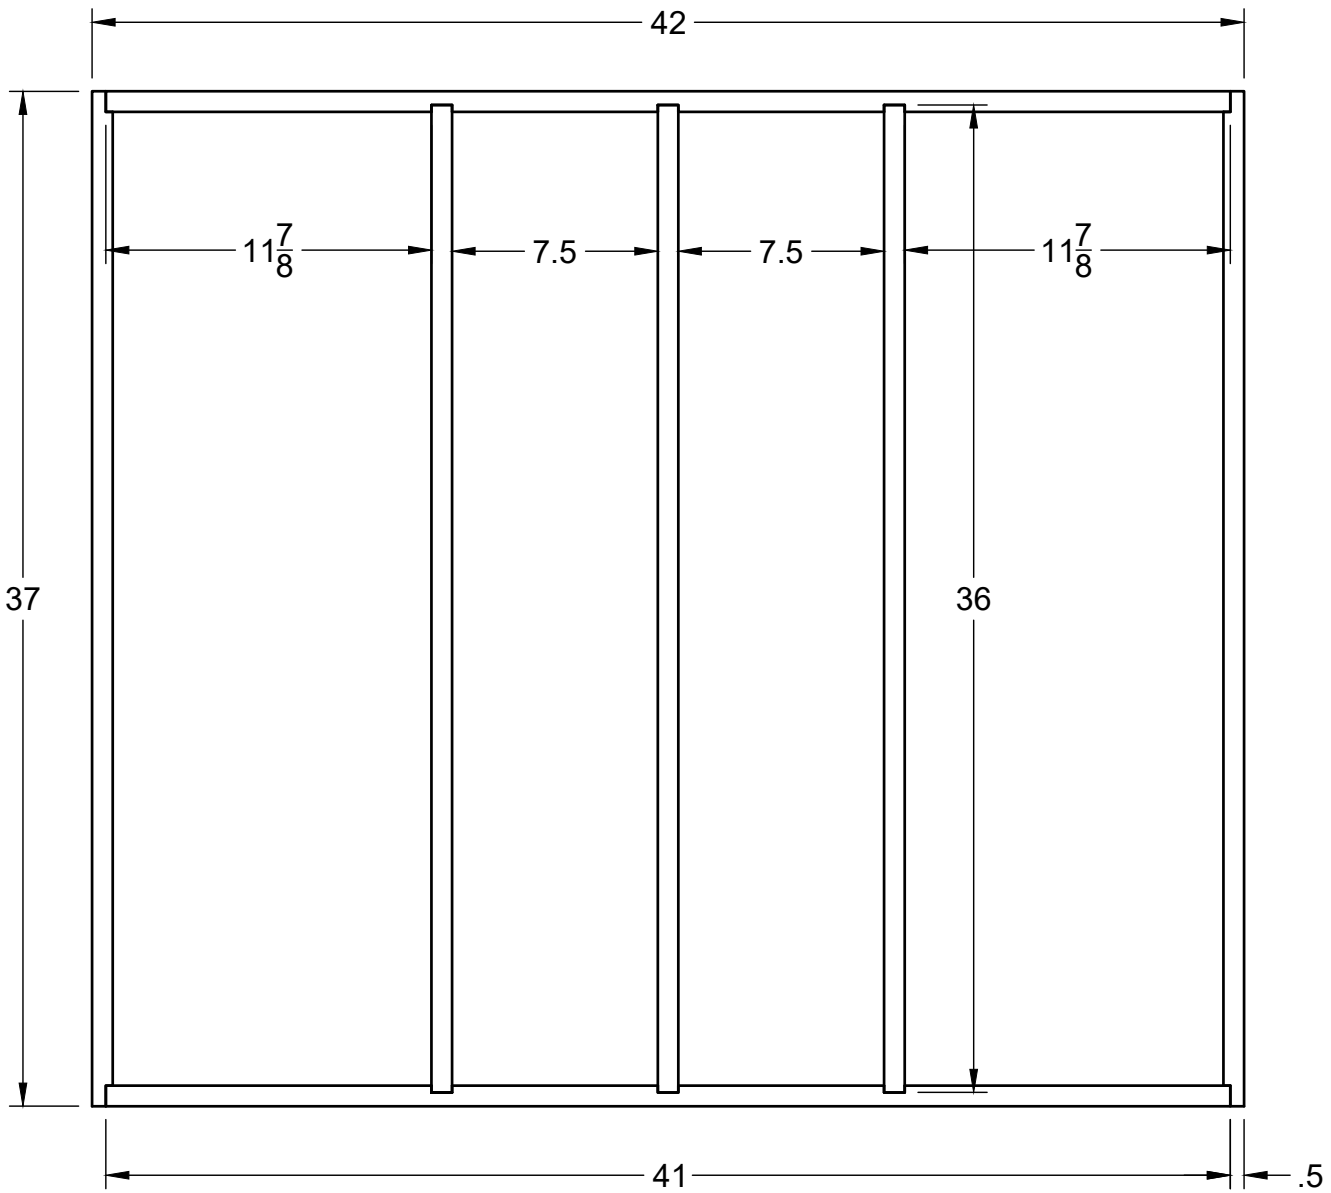

SHEET 1/4

PROJECT

Shop Project

TITLE

**Sortimo Cabinet
Front**

APPROVED

SIZE

CODE