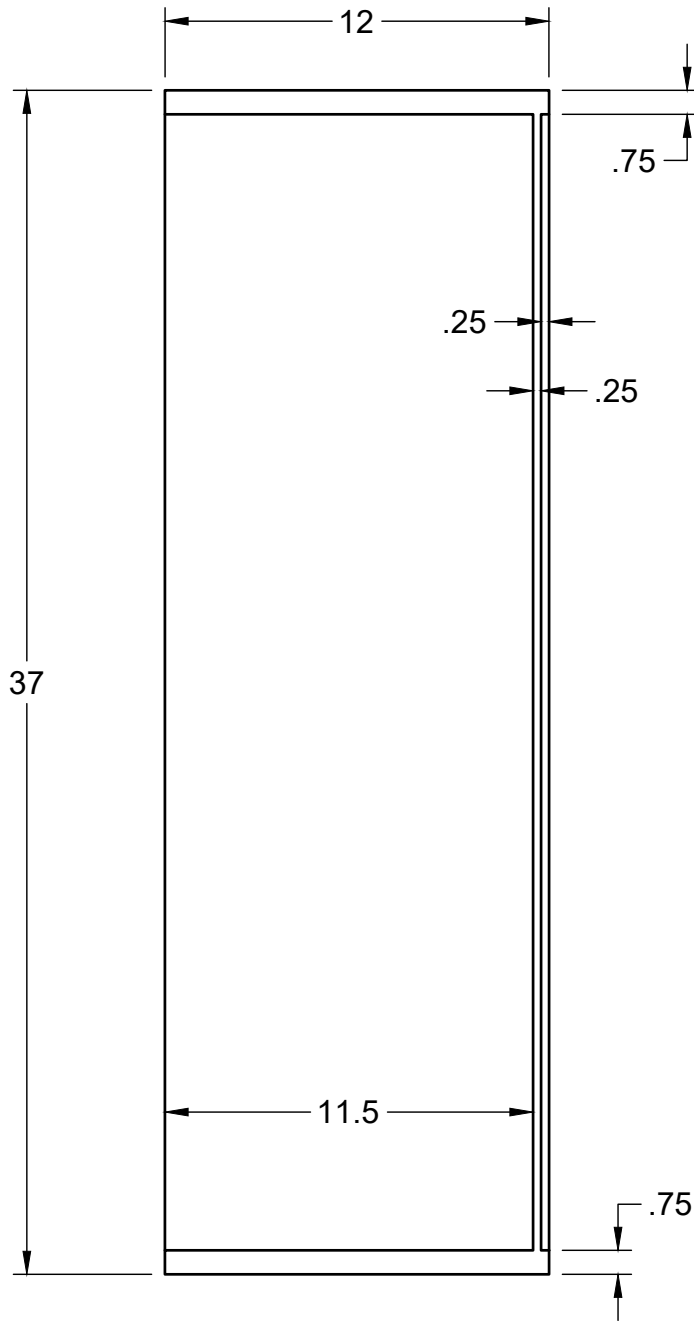

SHEET 1/4

PROJECT

Shop Project

TITLE

**Sortimo Cabinet
Front**

APPROVED

SIZE

CODE

DWG NO

REV

CHECKED

A

DRAWN

jf

11/27/2021

SCALE 1:7

WEIGHT

SHEET 2/4

PROJECT

Shop Project

TITLE

**Sortimo Cabinet
Side**

APPROVED

SIZE

11/27/2021

SCALE 1:7

WEIGHT

SHEET 4/4