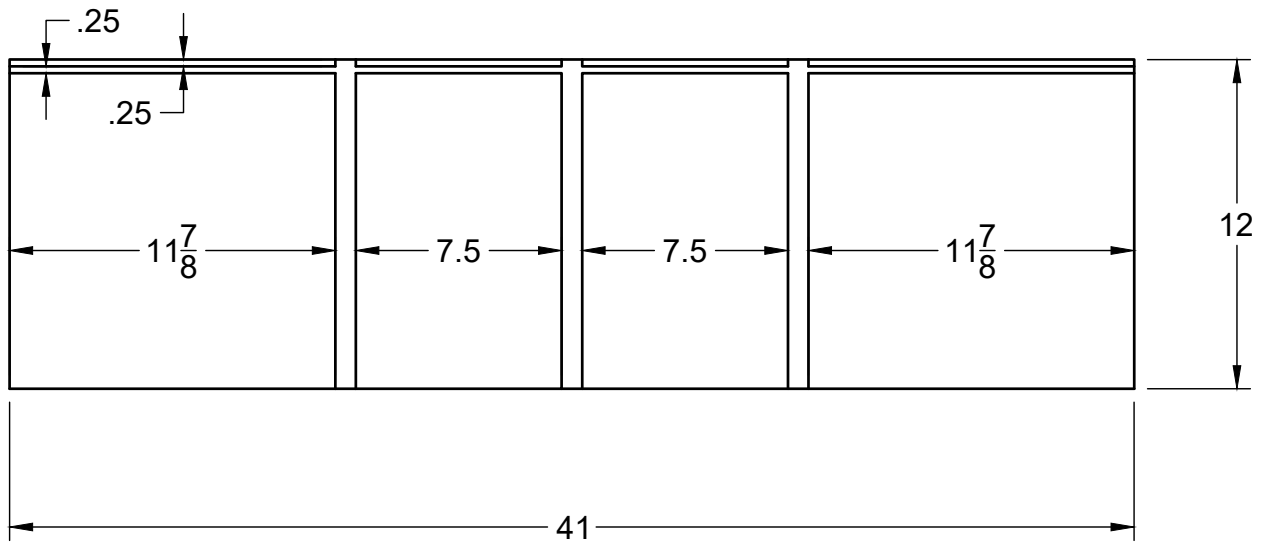

PROJECT

Shop Project

TITLE

**Sortimo Cabinet
Top/Bottom**

APPROVED

SIZE

CODE

DWG NO

REV

CHECKED

A

DRAWN

j f

11/27/2021

SCALE 1:7

WEIGHT

SHEET 4/4